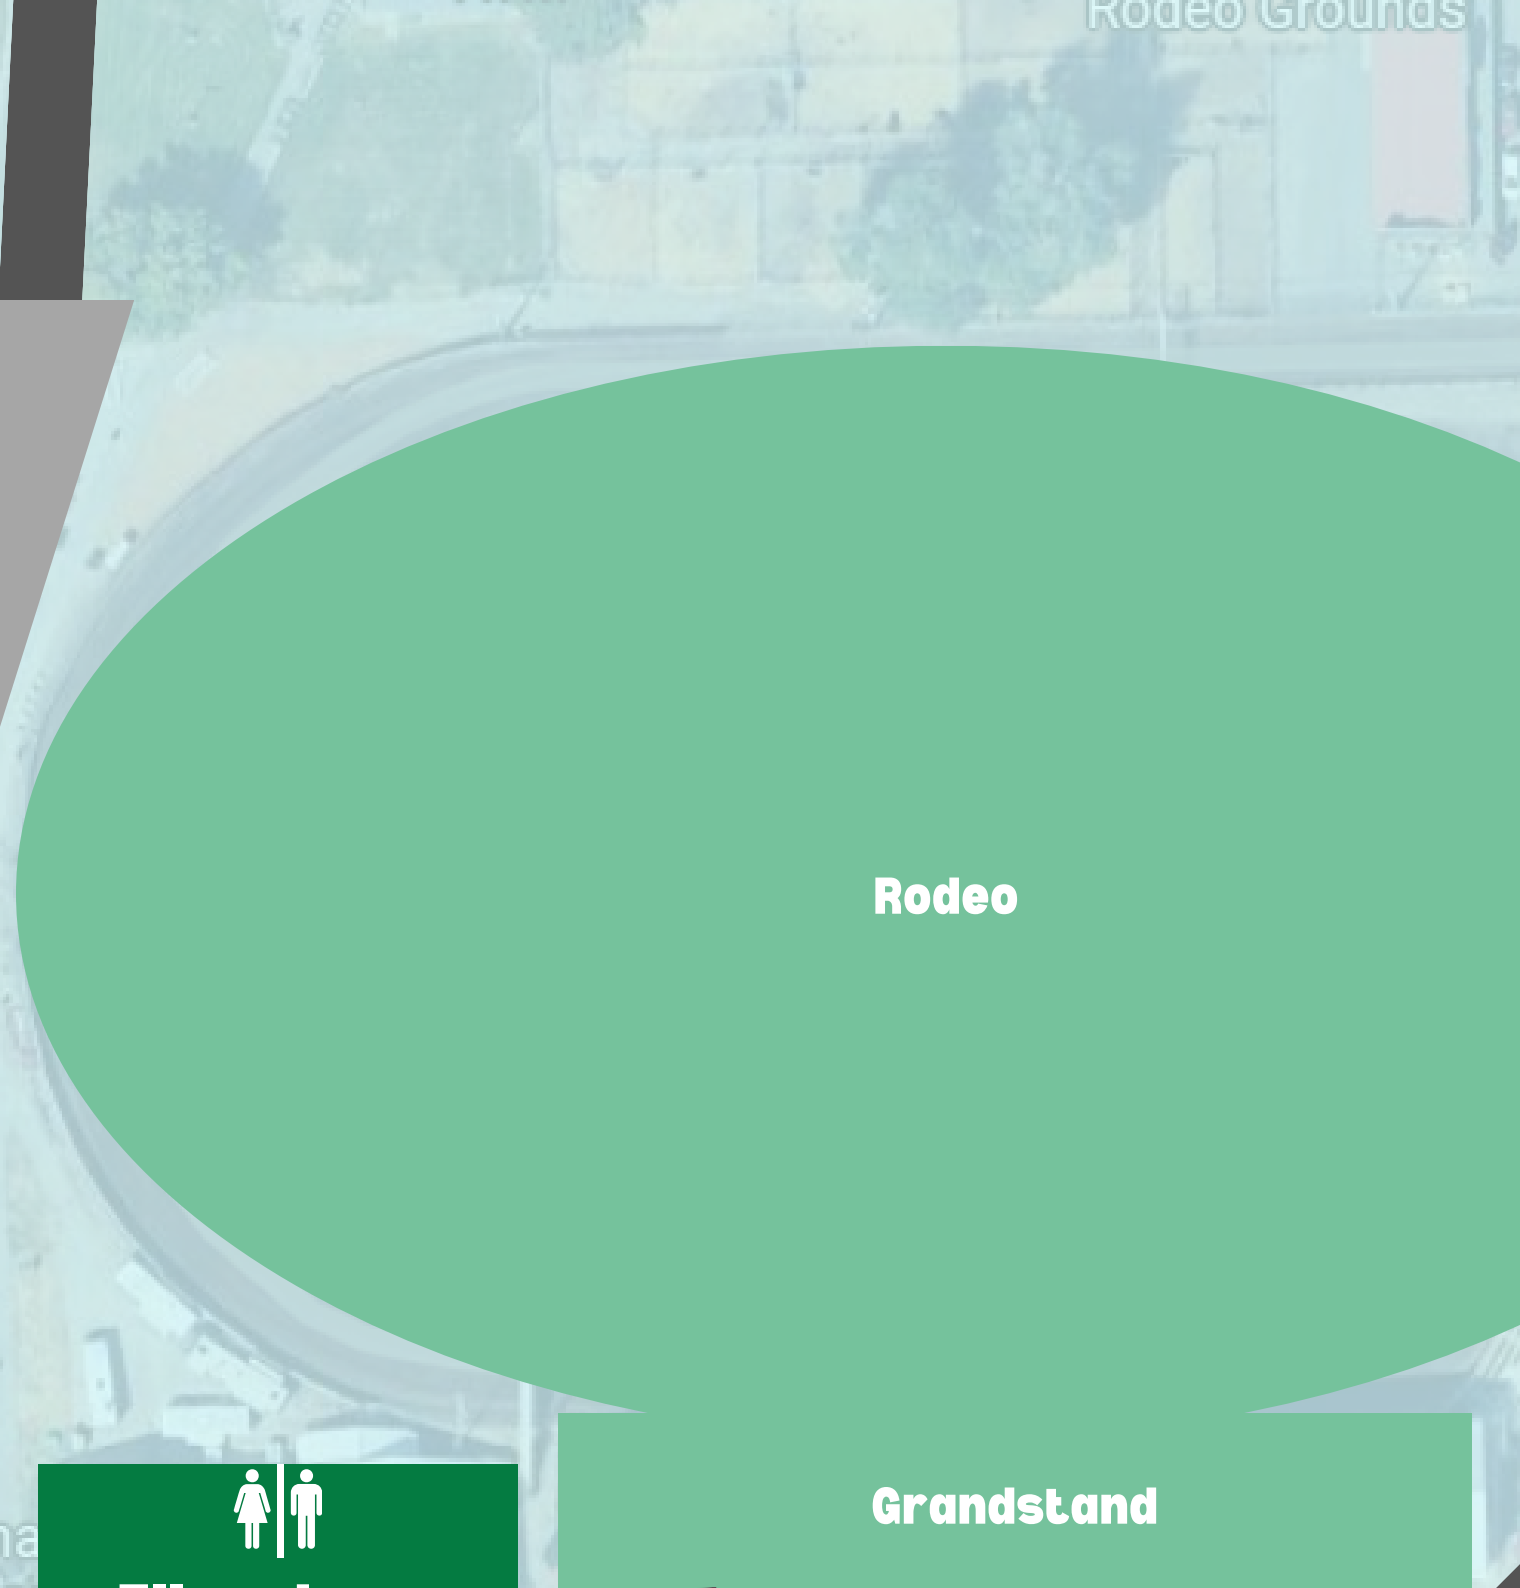

Sherwin-Williams
Paint Store
Paint store

Bathroom

N Poplar St

Armory

Parking

Rodeo

Parking

E 7th Ave
Parking

Memorial Park

City Pool

Ellensburg
Holiday Market

Entrance

Grandstand

Parking
E 6th Ave

Loading Zone (No Parking)